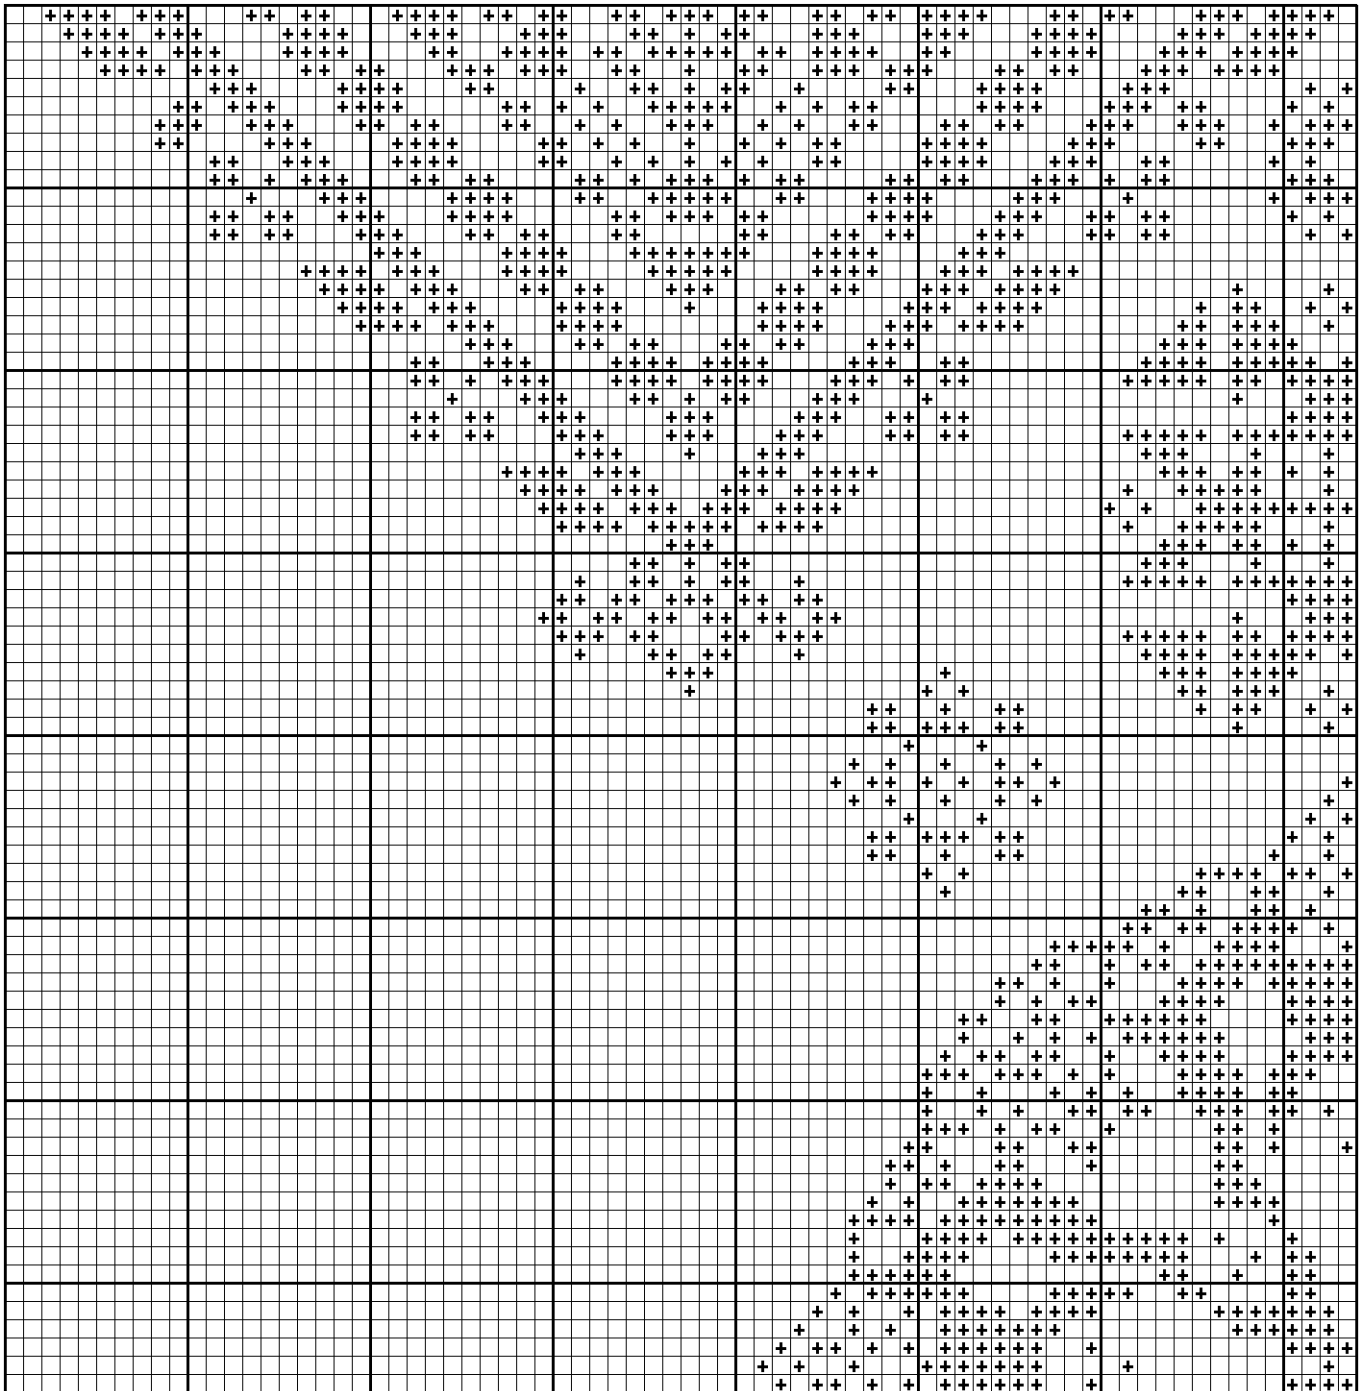

2020 Linen and Threads Mystery Sampler

Part 10 – October 2020