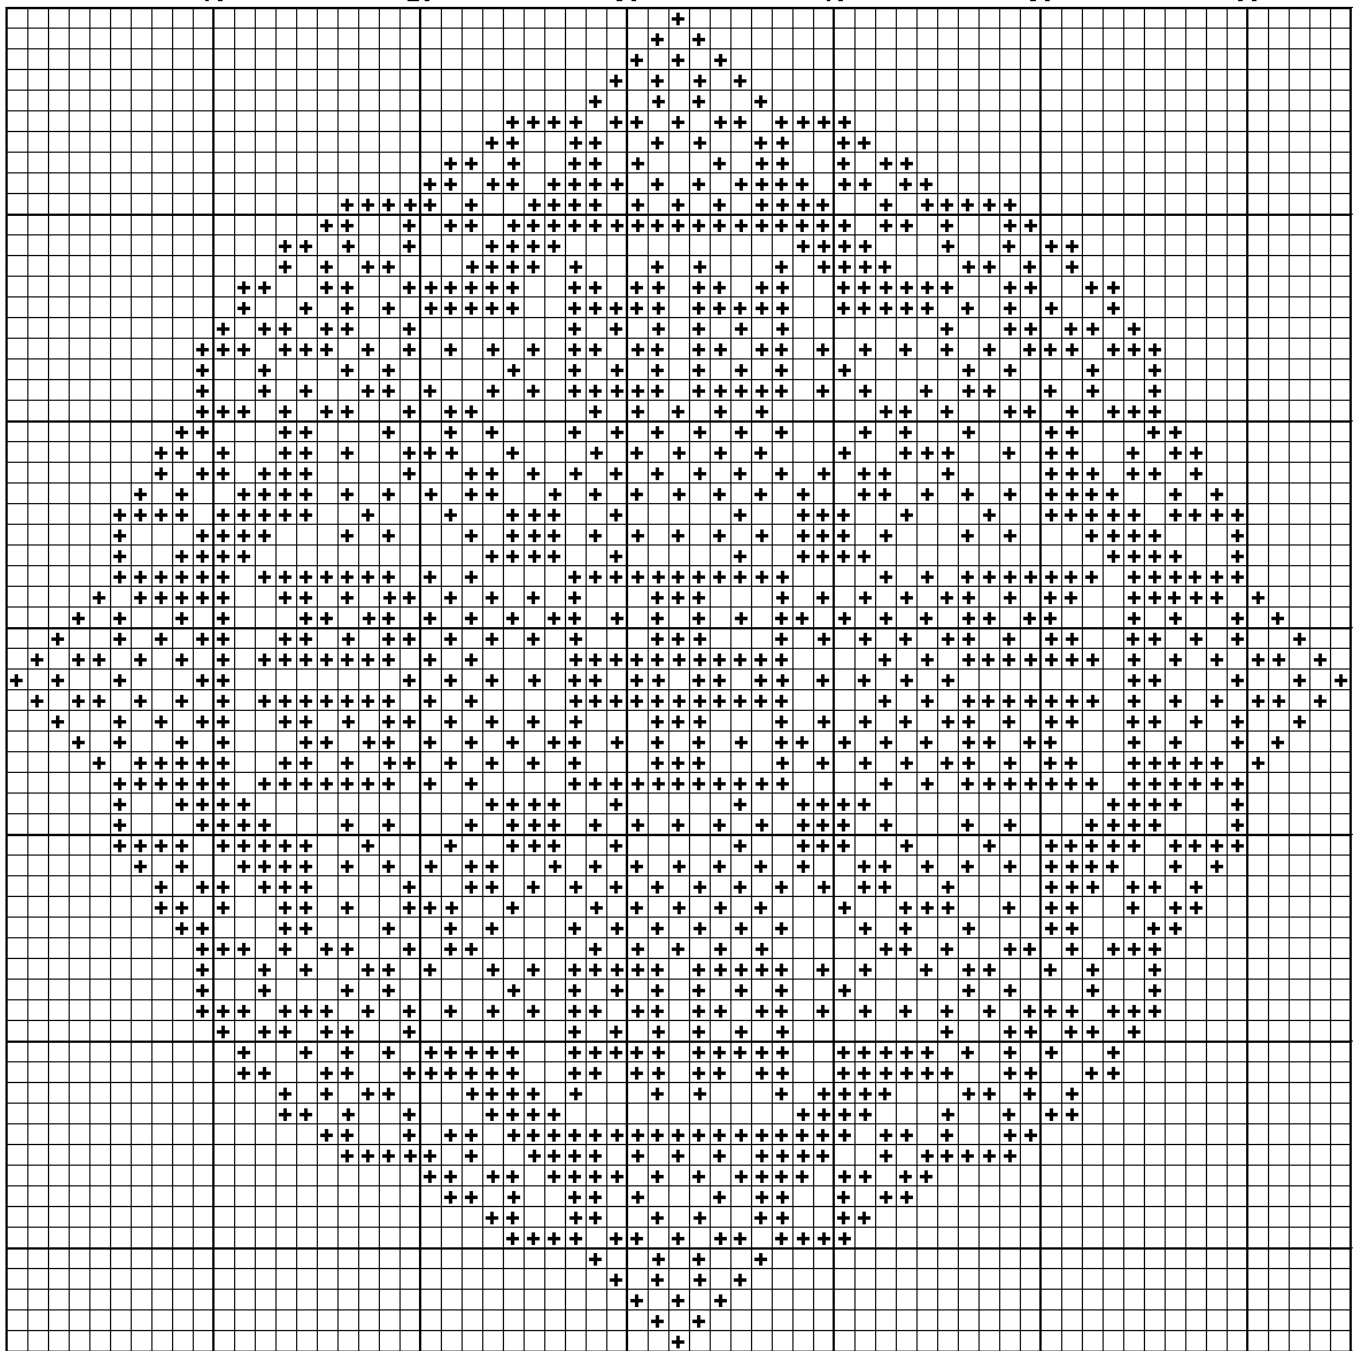

2020 Linen and Threads Mystery Sampler

Part 10 – October 2020

Alternate Bonus Christmas Ornament Number 10

This chart is copyrighted by Fox and Rabbit Designs. You are granted a limited license to stitch this design for personal use only. Under this license you may print a working copy to stitch from. This chart is exclusive to Linen and Threads, and only available to download via their website LinenAndThreads.com